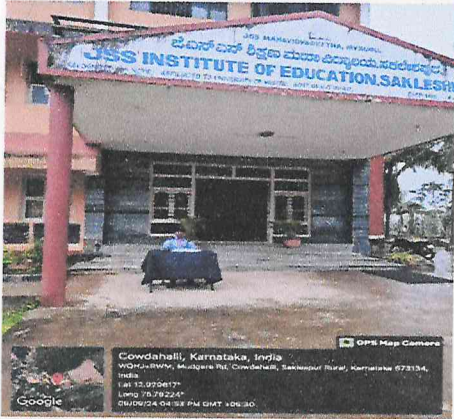

PHOTOS

**Hostel, Guest House, Generator room,
Campus security and Rest room.**

JSS INSTITUTE OF EDUCATION

Kowdalli, Sakaleshpur Tq, Hassan Dist – 573 134

PHOTOS OF HOSTEL

PRINCIPAL
J.S.S. Institute of Education
B. 26, SAKALESHPUR-573 130
Hassan Dist

PHOTOS OF CCTV

(Signature)
PRINCIPAL

**J.S.S. Institute of Education
B.26, SAKALESHPUR-573 13
Hassan Dist**

PHOTOS OF FIRE SAFETY MEASURES

[Signature]
PRINCIPAL
J.S.S. Institute of Education
B. 26, SAKALESHPUR-573 13
Hassan Dist

PHOTOS OF FIRST AID BOX

Dr. S. S. S. S.
PRINCIPAL

S.S.S. Institute of Education
P.B. 26, SAKALESHPUR-573 134
Hassan Dist

COLLEGE SECURITY

Cowdahalli, Karnataka, India
 WQHJ+RWM, Mudgere Rd, Cowdahalli, Saklespur Rural, Karnataka 573134, India
 Lat 12.929632°
 Long 75.782192°
 09/09/24 04:54 PM GMT +05:30